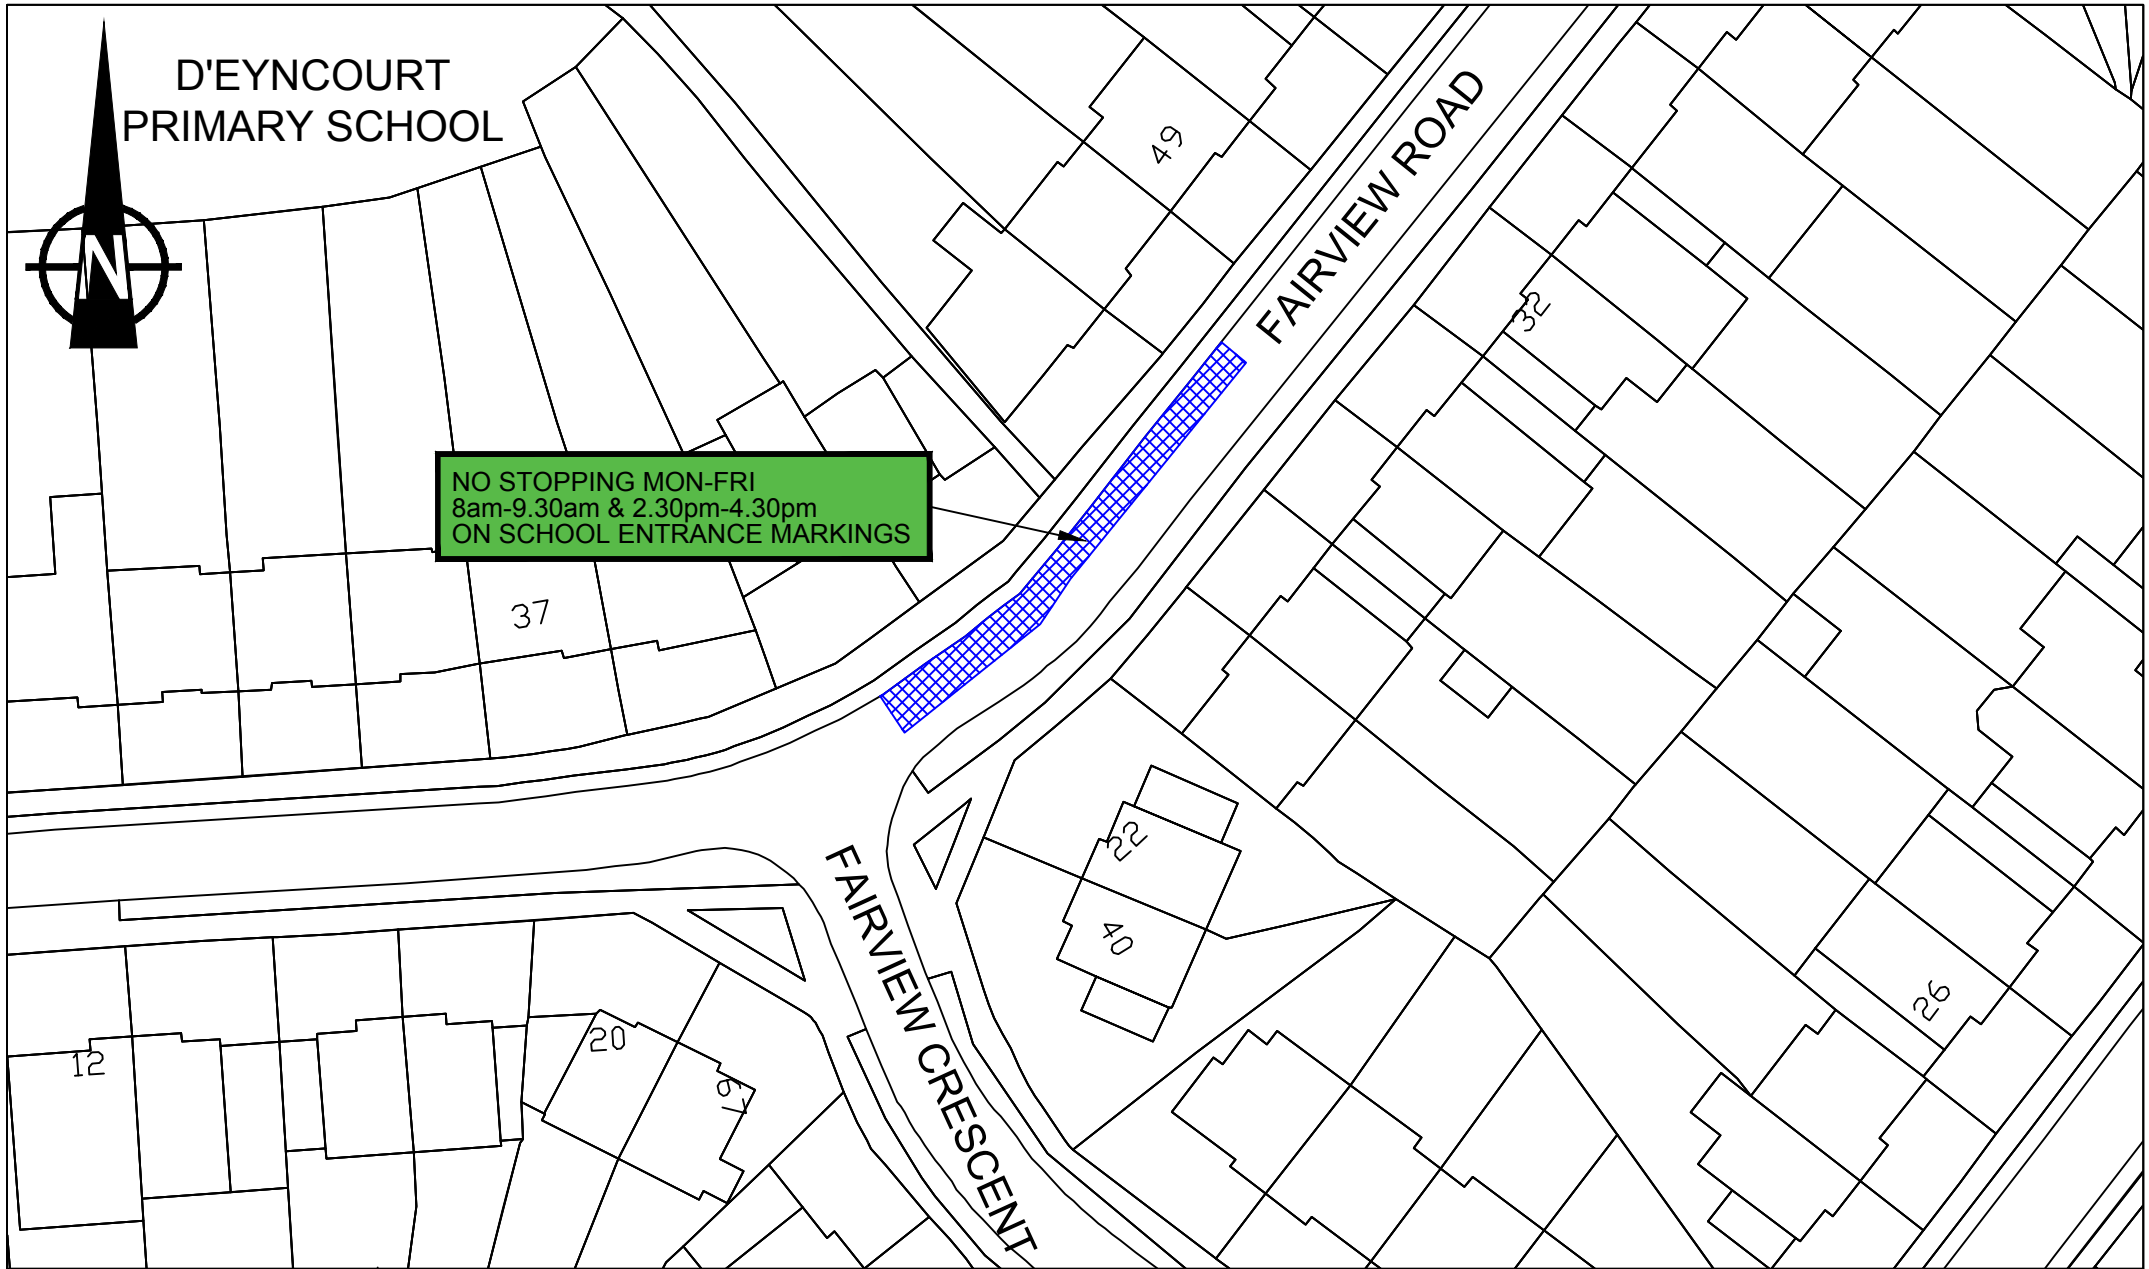

D'EYNCOURT
PRIMARY SCHOOL

NO STOPPING MON-FRI
8am-9.30am & 2.30pm-4.30pm
ON SCHOOL ENTRANCE MARKINGS

City of Wolverhampton Council
Transportation Services,
Place, Civic Centre,
St Peter's Square,
Wolverhampton,
WV1 1RP

FAIRVIEW ROAD D'EYNCOURT PRIMARY SCHOOL PROHIBITION OF STOPPING PLAN

Date 20/06/17
Scale 1:500
Drwg. No. T4/3812